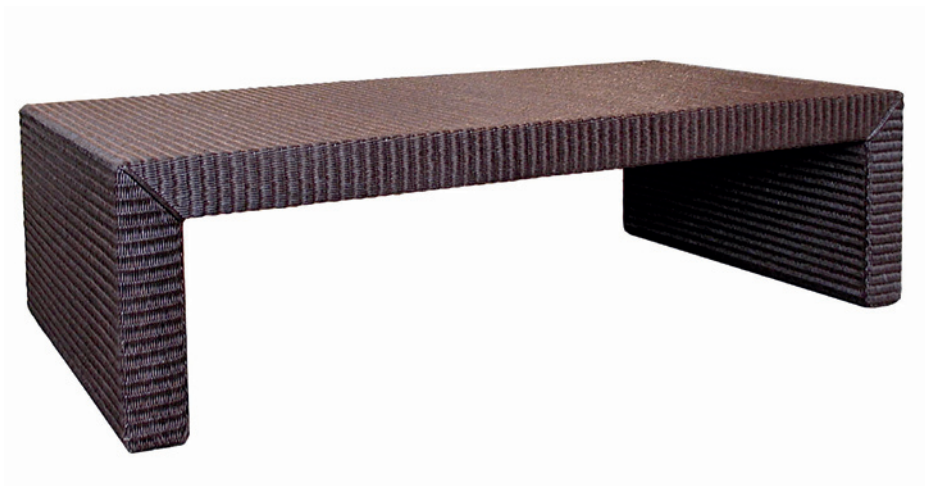

Brooklyn Low Coffee Table

PRODUCT FACT SHEET

GOTSWOLD
FURNITURE COLLECTION

Brooklyn Low Coffee Table

PRODUCT FACT SHEET

BRAND

Vincent Sheppard

COLLECTION

Low Tables

SUITABLE FOR

Indoor

Home

Commercial

MATERIALS

Timber frame, loom consisting of kraft paper woven around steel wire. Includes toughened glass top.

COLOUR

DIMENSIONS

40cm

130cm

70cm

OTHER ITEMS FROM THIS COLLECTION

Brooklyn Hall Console
Brooklyn TV Console

H 86 X L 130 X D 34
H 40 X L 110 X D 60

Brooklyn Side Table H 55 X W 60 X D 60